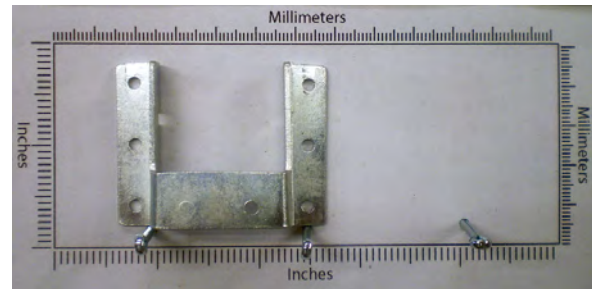

HAMADA HARDWARE - Description & Price.  
Issue date: 7/9/2011 (Page 2 of 2)

NSR # - MSUKD30

External Bracket

Price:

1-49	\$3.06
50-99	\$2.78
100-499	\$2.53
500 & up	\$2.30

NSR # - MWUKD30

Internal Bracket

Price: