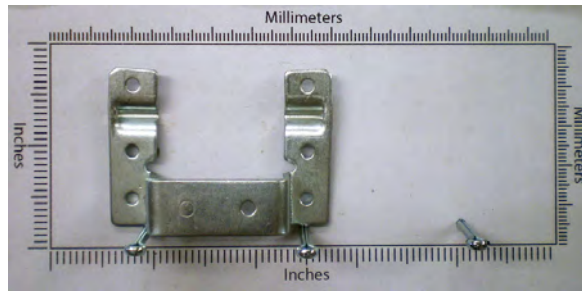

NSR # - MU-R

NSR # - MWT

NSR # - MG

Price: (All above)	1-49	\$6.00	50-99	\$5.45	100-499	\$4.95	500 & up	\$4.50
--------------------	------	--------	-------	--------	---------	--------	----------	--------

HAMADA HARDWARE - Description & Price.  
Issue date: 7/9/2011 (Page 2 of 2)

NSR # - MSUKD30

External Bracket

Price:

1-49	\$3.06
50-99	\$2.78
100-499	\$2.53
500 & up	\$2.30

NSR # - MWUKD30

Internal Bracket

Price: