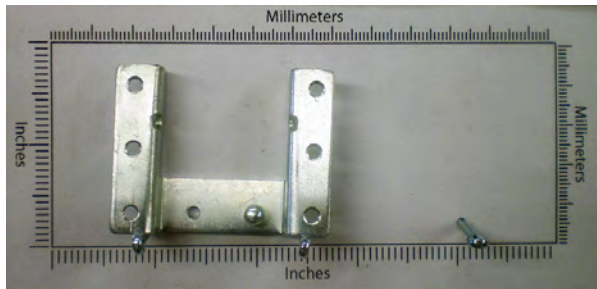

HAMADA HARDWARE - Description & Price.  
Issue date: 7/9/2011 (Page 2 of 2)

NSR # - MSUKD30

External Bracket

Price:

1-49	\$3.06
50-99	\$2.78
100-499	\$2.53
500 & up	\$2.30

NSR # - MWUKD30

Internal Bracket

Price: